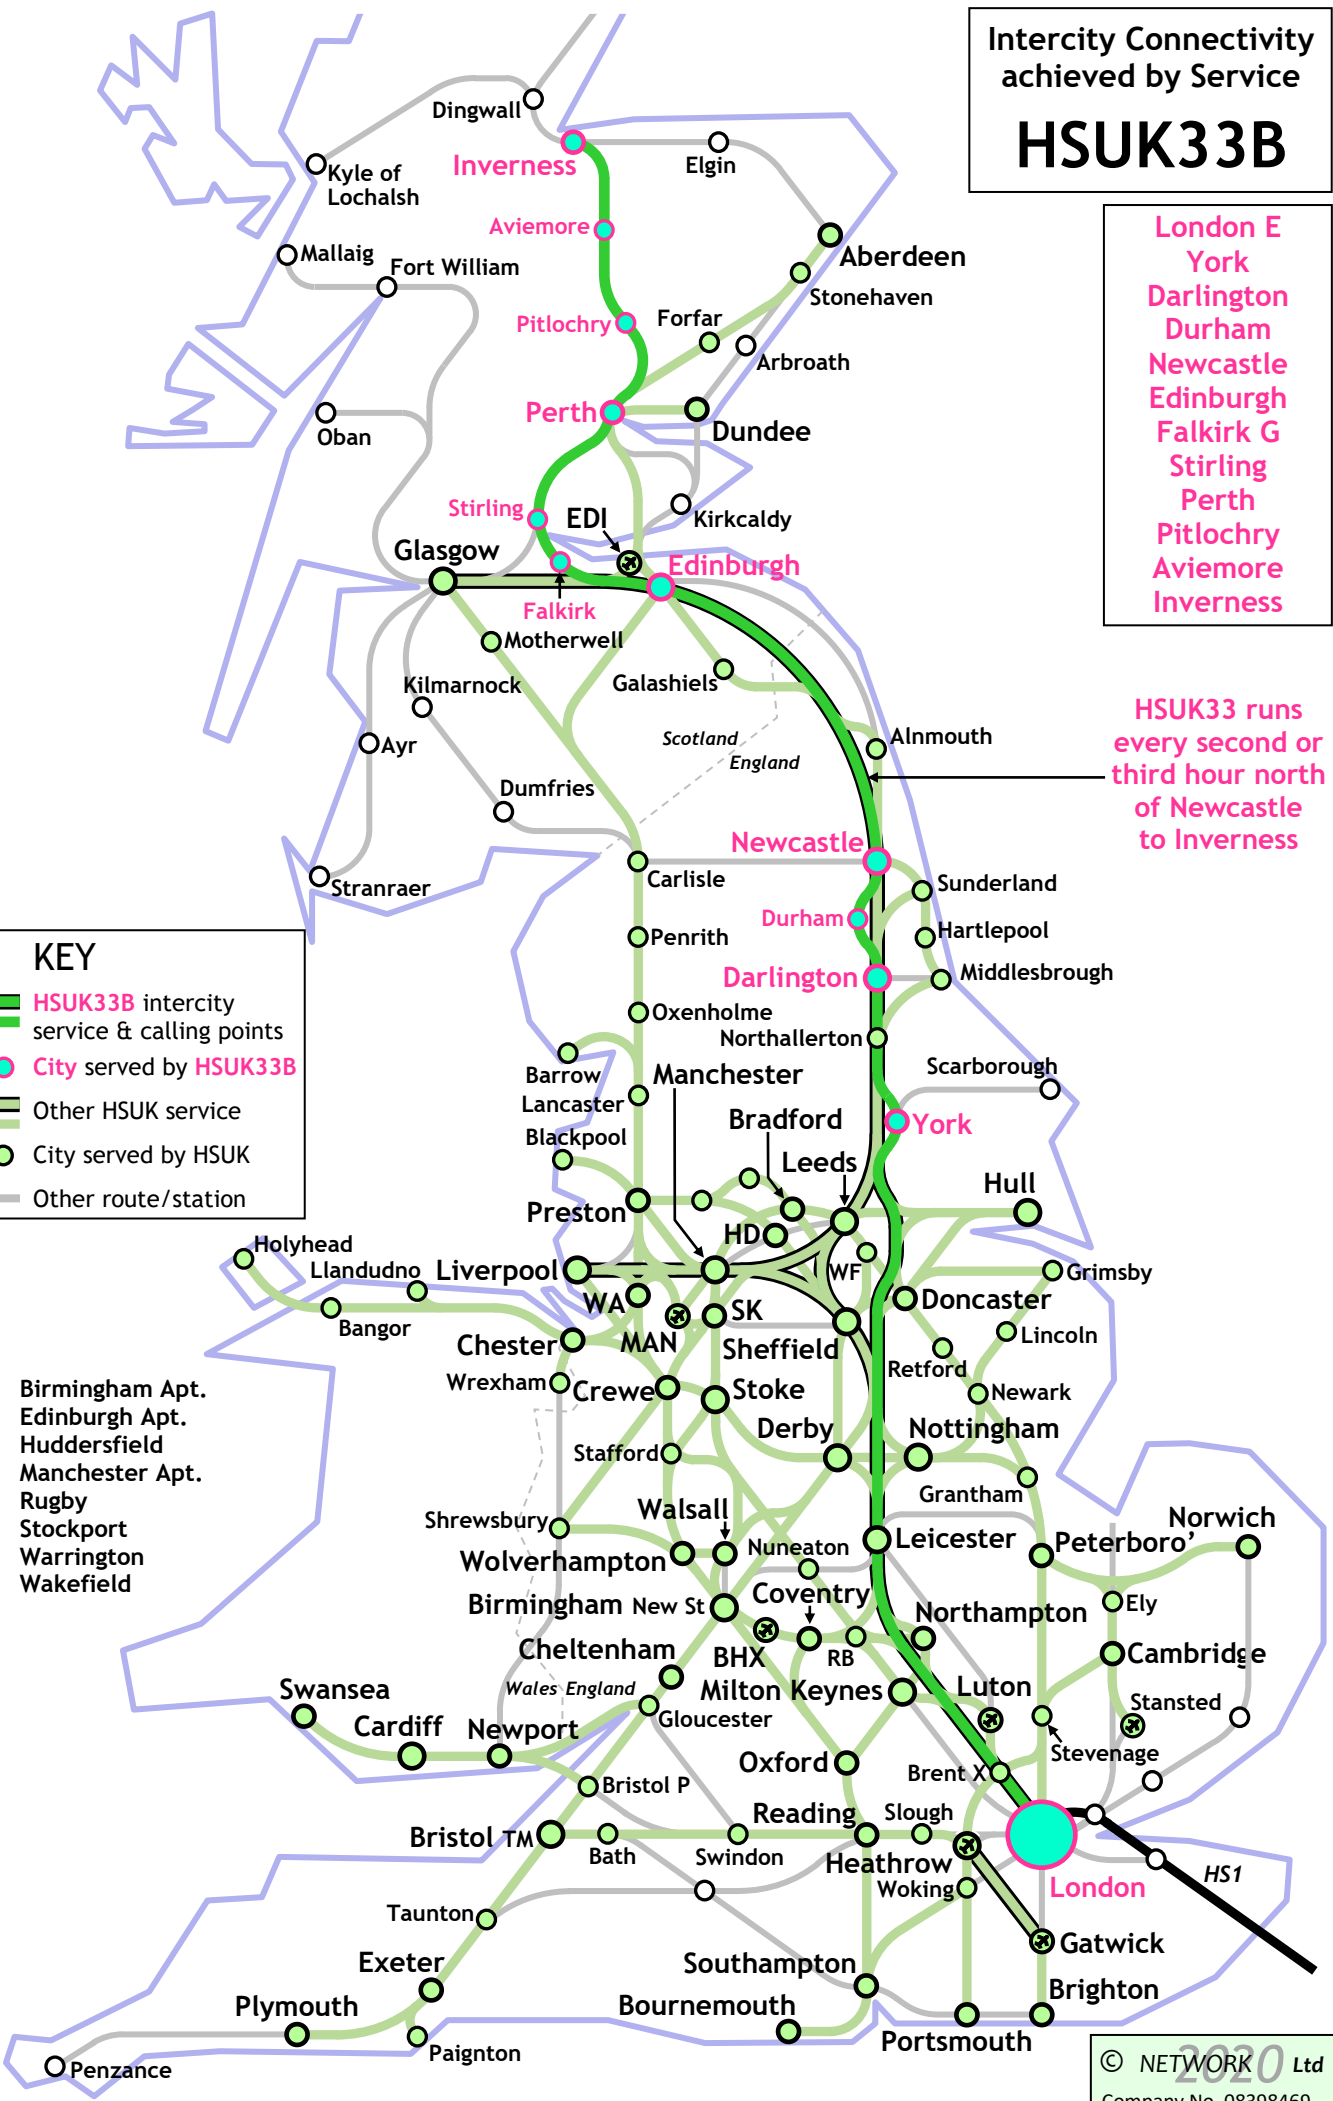

HIGH SPEED UK : S33

High Speed Services extending north of Forth-Clyde line to Northern Scottish cities

HSUK10 : Dundee - Birmingham bypassing Leeds & Sheffield

HSUK32 : London - Edinburgh - Perth / Aberdeen / Dundee

Intercity Connectivity
achieved by Service
HSUK10

- Dundee
- Perth
- EDI Airport
- Edinburgh
- Newcastle
- Darlington
- York
- Derby
- Birmingham NS

KEY

- HSUK10 intercity service & calling points
- City served by HSUK10
- Other HSUK service
- City served by HSUK
- Other route/station

**Intercity Connectivity
achieved by Service**
HSUK33B

- London E
- York
- Darlington
- Durham
- Newcastle
- Edinburgh
- Falkirk G
- Stirling
- Perth
- Pitlochry
- Aviemore
- Inverness

HSUK33 runs every second or third hour north of Newcastle to Inverness

KEY

- HSUK33B intercity service & calling points
- City served by HSUK33B
- Other HSUK service
- City served by HSUK
- Other route/station

- BHX Birmingham Apt.
- EDI Edinburgh Apt.
- HD Huddersfield
- MAN Manchester Apt.
- RB Rugby
- SK Stockport
- WA Warrington
- WF Wakefield