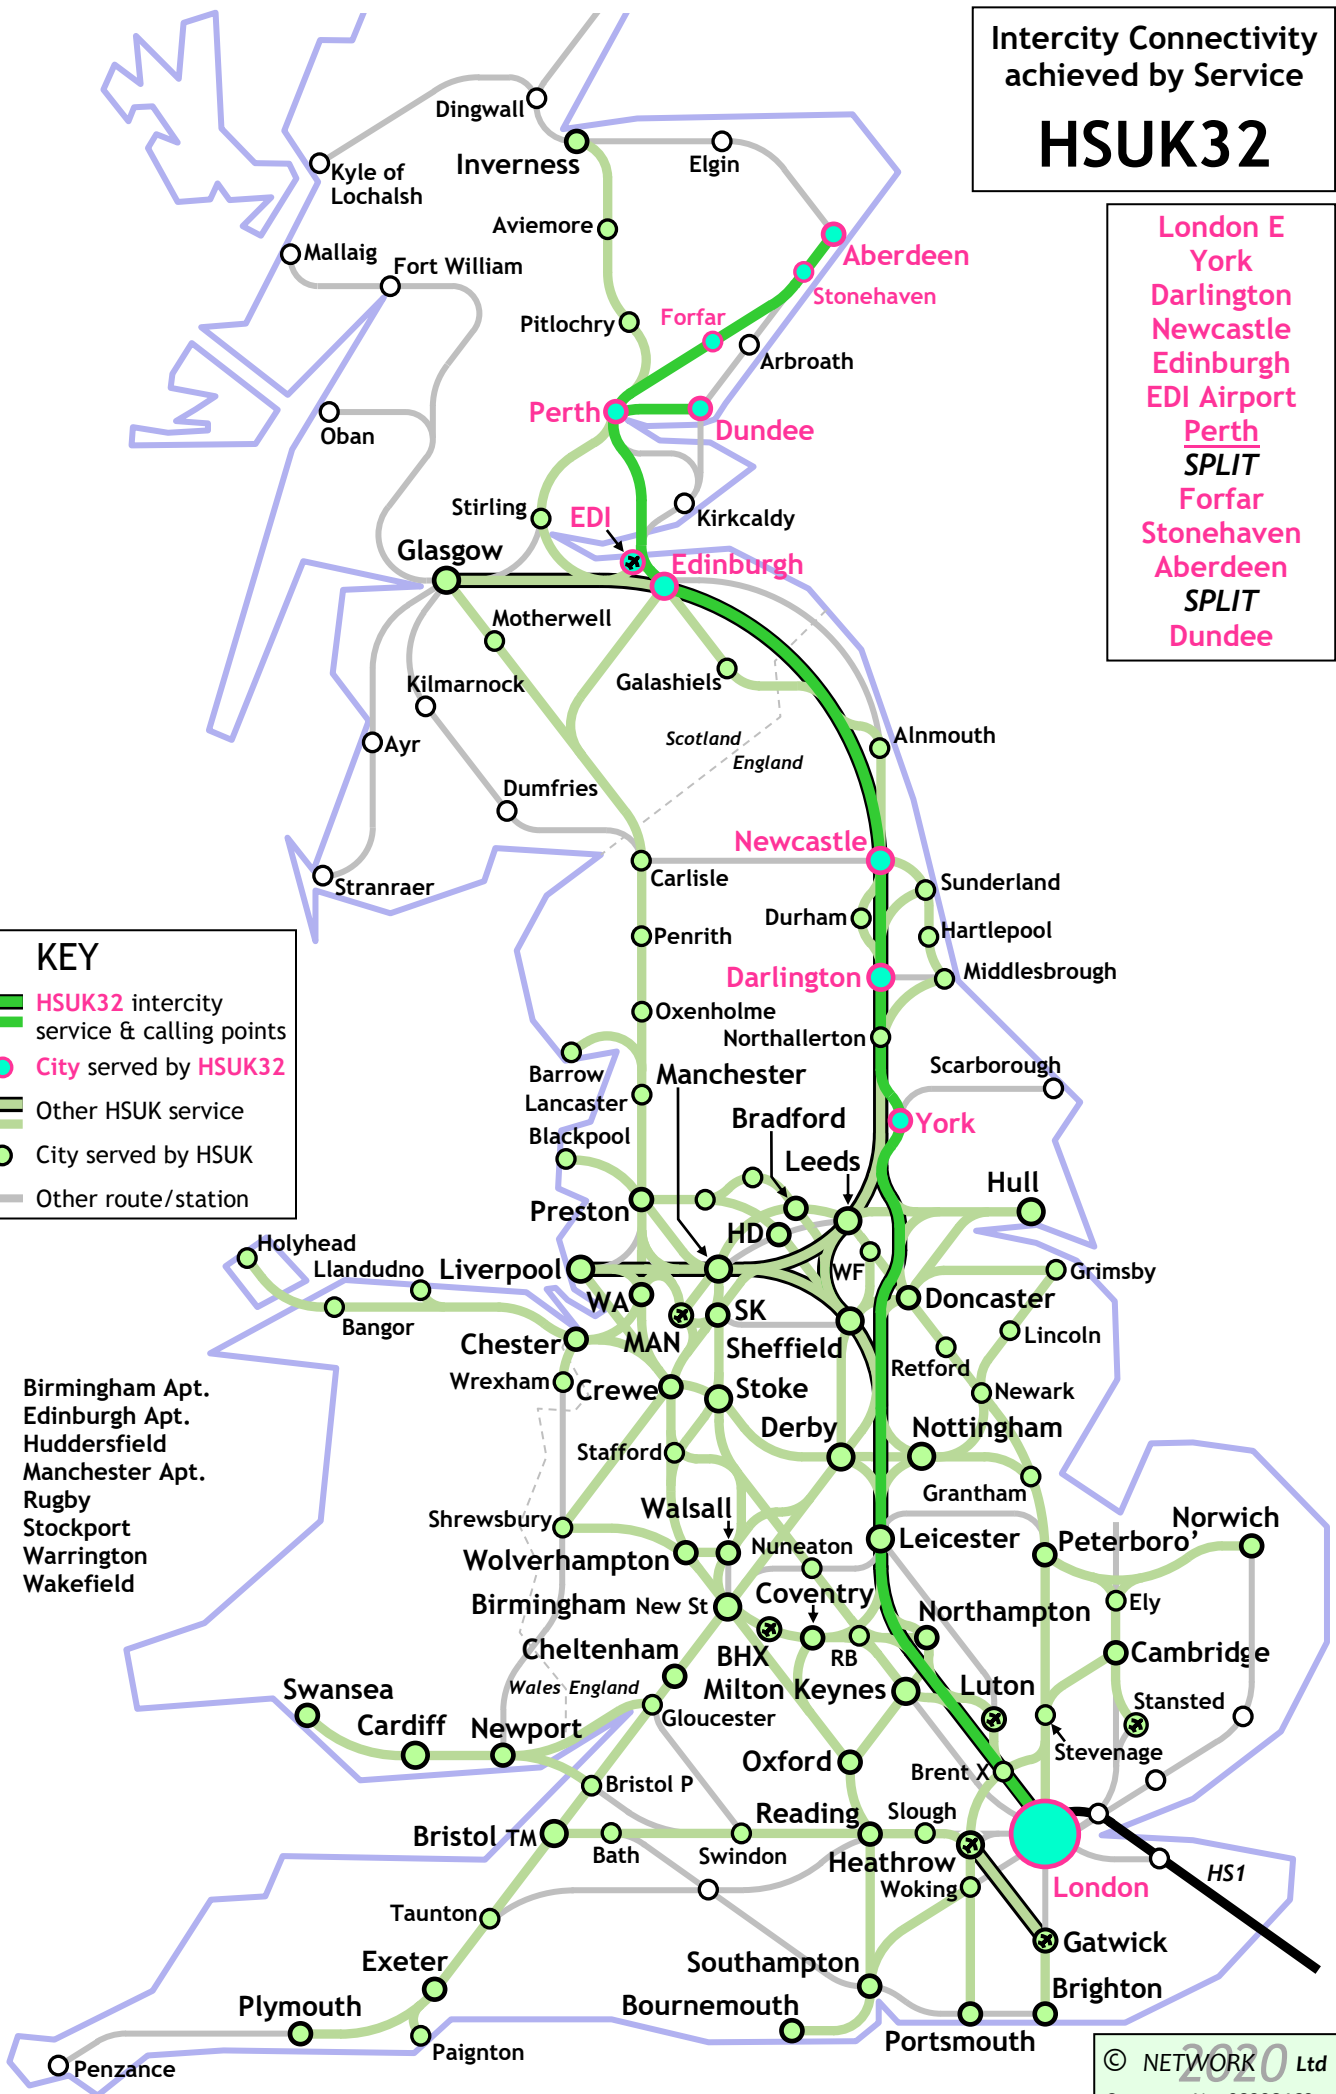

HIGH SPEED UK : S33

High Speed Services extending north of Forth-Clyde line to Northern Scottish cities

HSUK10 : Dundee - Birmingham bypassing Leeds & Sheffield

HSUK32 : London - Edinburgh - Perth / Aberdeen / Dundee

Intercity Connectivity
achieved by Service
HSUK10

- Dundee
- Perth
- EDI Airport
- Edinburgh
- Newcastle
- Darlington
- York
- Derby
- Birmingham NS

KEY

- HSUK10 intercity service & calling points
- City served by HSUK10
- Other HSUK service
- City served by HSUK
- Other route/station

**Intercity Connectivity
achieved by Service**
HSUK33B

- London E
- York
- Darlington
- Durham
- Newcastle
- Edinburgh
- Falkirk G
- Stirling
- Perth
- Pitlochry
- Aviemore
- Inverness

HSUK33 runs every second or third hour north of Newcastle to Inverness

KEY

- HSUK33B intercity service & calling points
- City served by HSUK33B
- Other HSUK service
- City served by HSUK
- Other route/station

- BHX Birmingham Apt.
- EDI Edinburgh Apt.
- HD Huddersfield
- MAN Manchester Apt.
- RB Rugby
- SK Stockport
- WA Warrington
- WF Wakefield