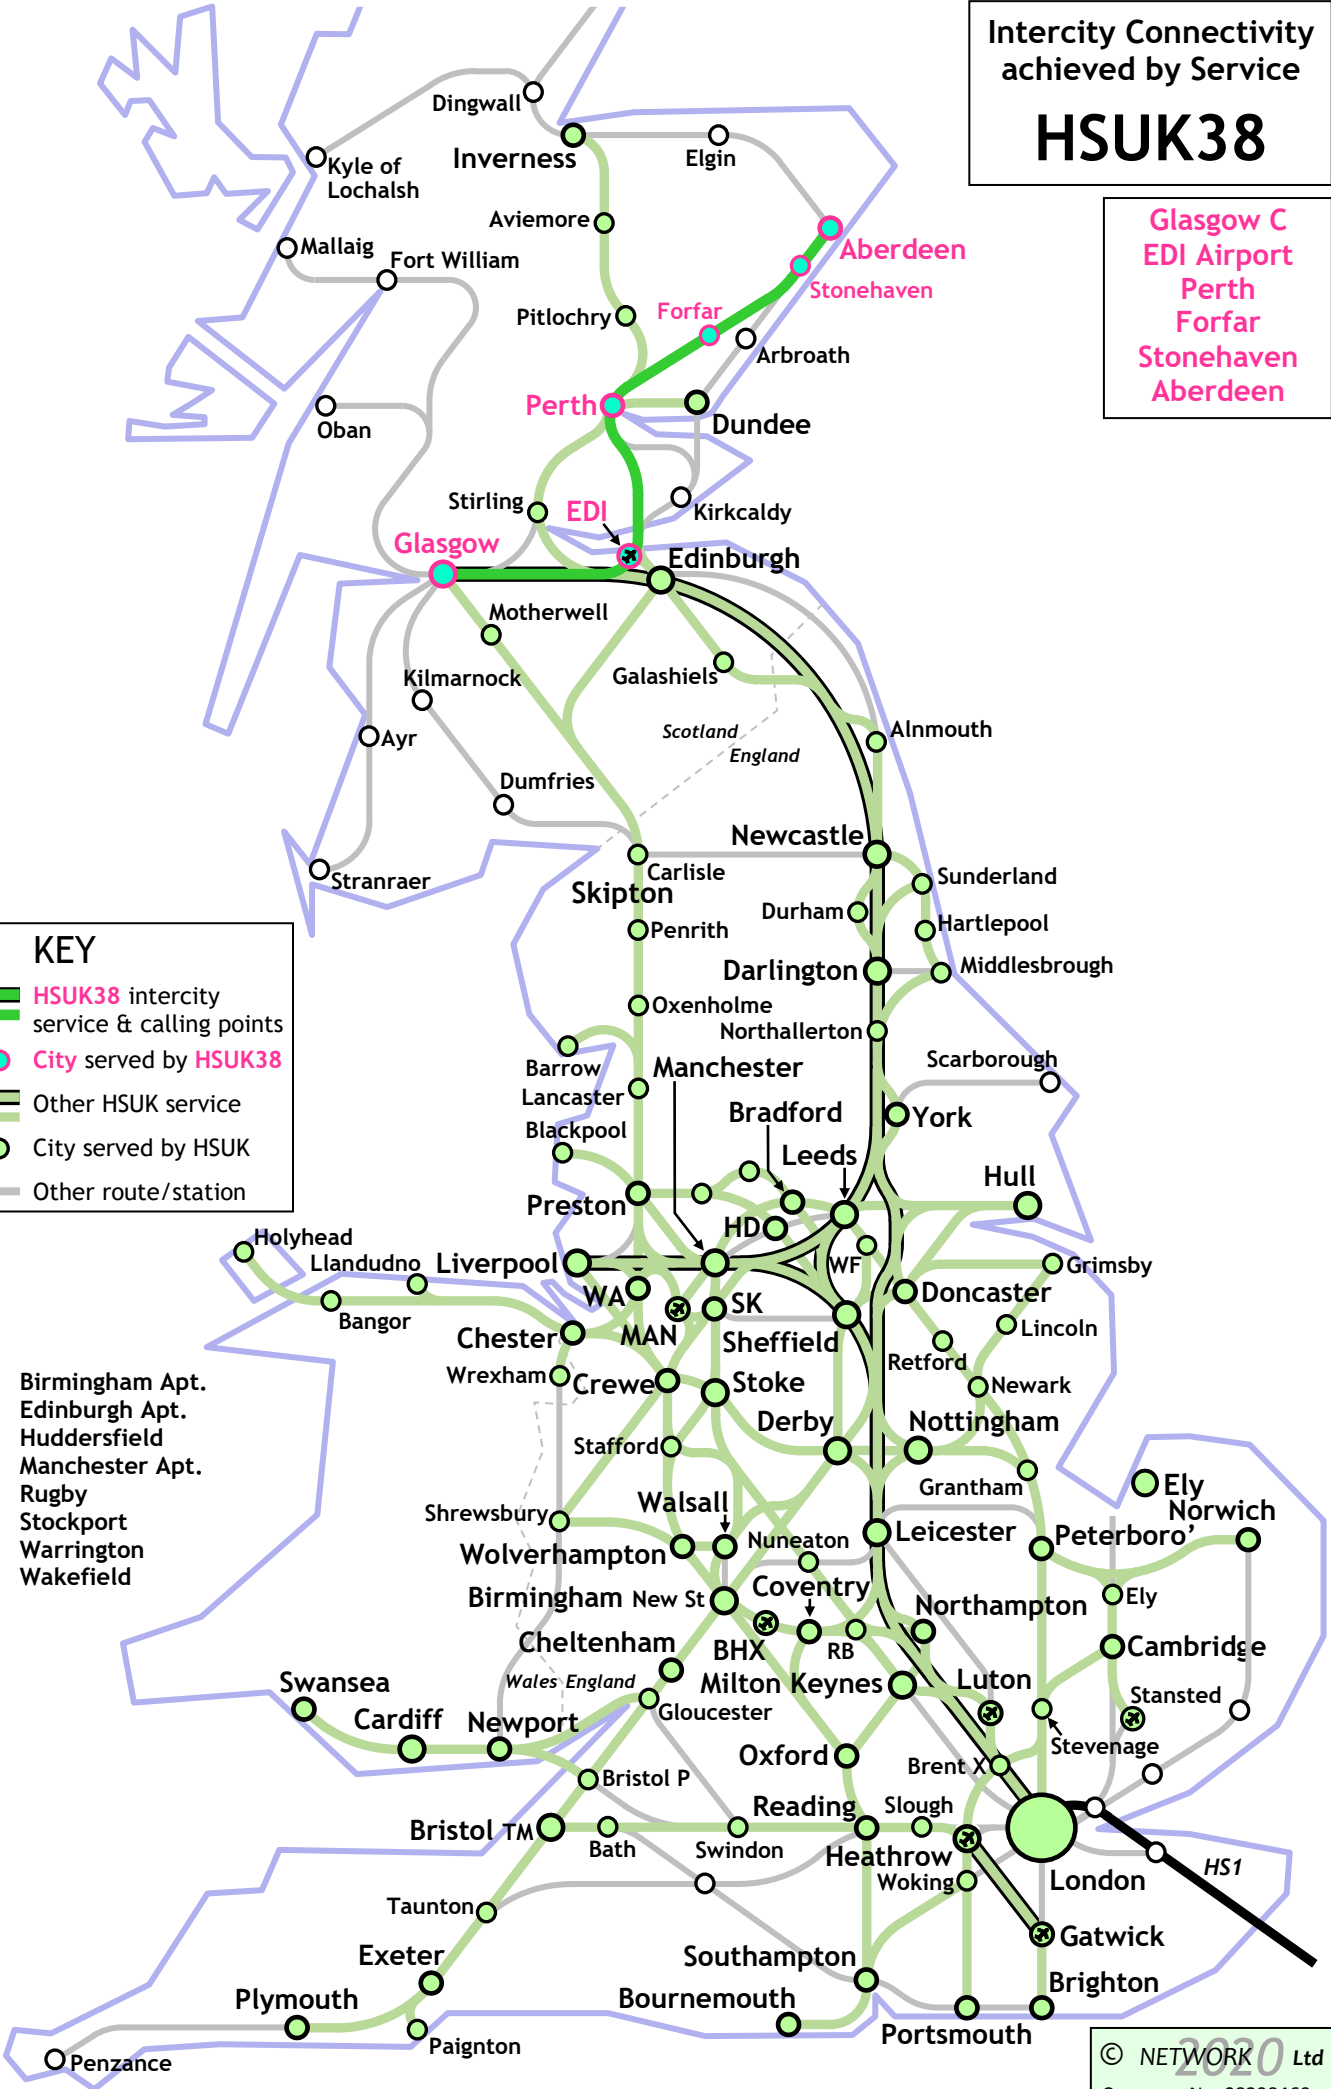

Intercity Connectivity
achieved by Service
HSUK38

Glasgow C
EDI Airport
Perth
Forfar
Stonehaven
Aberdeen

KEY

- HSUK38 intercity service & calling points
- City served by HSUK38
- Other HSUK service
- City served by HSUK
- Other route/station

BHX Birmingham Apt.
EDI Edinburgh Apt.
HD Huddersfield
MAN Manchester Apt.
RB Rugby
SK Stockport
WA Warrington
WF Wakefield