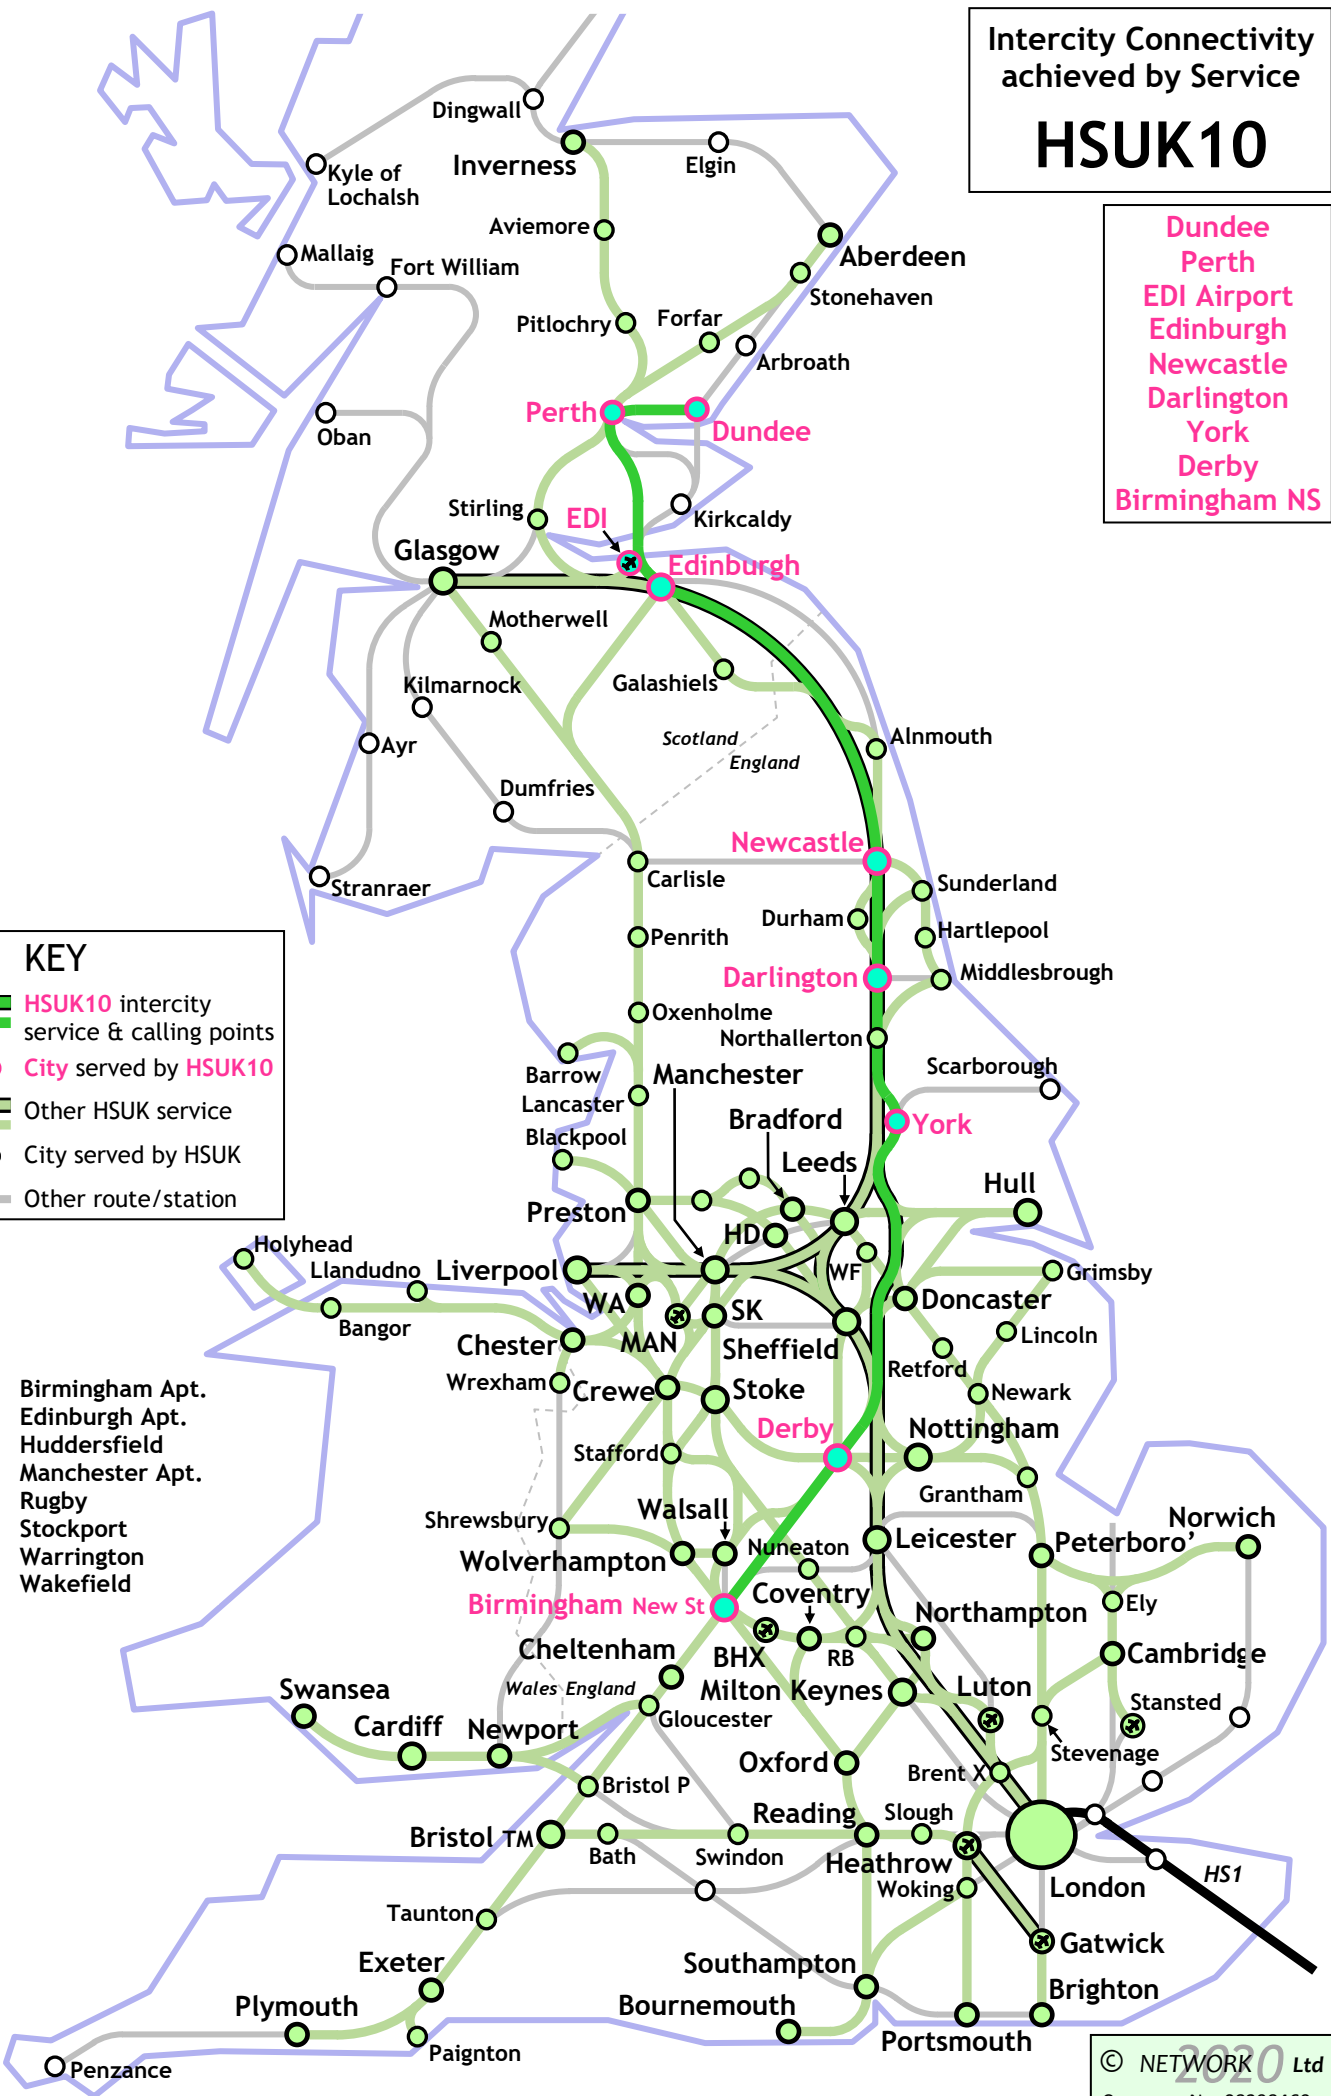

Intercity Connectivity
achieved by Service
HSUK10

- Dundee
- Perth
- EDI Airport
- Edinburgh
- Newcastle
- Darlington
- York
- Derby
- Birmingham NS

KEY

- HSUK10 intercity service & calling points
- City served by HSUK10
- Other HSUK service
- City served by HSUK
- Other route/station

- BHX Birmingham Apt.
- EDI Edinburgh Apt.
- HD Huddersfield
- MAN Manchester Apt.
- RB Rugby
- SK Stockport
- WA Warrington
- WF Wakefield